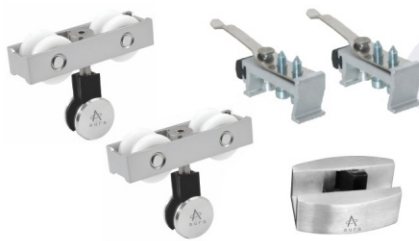

AGSF-080 (Metal Body)
Glass Sliding Roller Set - Weight Capacity 80Kg.
(Sliding Roller-2Pcs., Door Stopper-2Pcs.,
Floor Guide-1Pc.)
SS ₹ 3150/-