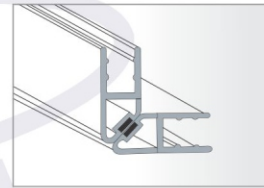

## Plastic Profile

**AGP-501-10-12**  
Glass to Glass Weather Seal 180°  
10mm, 12mm ₹ 160/- (2.2mtr.)

**AGP-510-10-12**  
Glass to Floor/ Wall Weather Seal  
10mm, 12mm ₹ 160/- (2.2mtr.)

**AGP-514-10-12**  
Glass to Glass Weather Seal 90°  
10mm, 12mm ₹ 160/- (2.2mtr.)