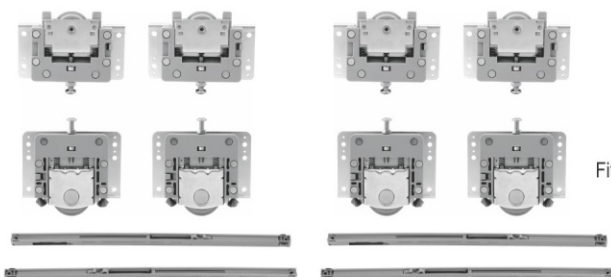

Wardrobe Sliding Fitting (Soft Close)

AWSF-011
Wardrobe Sliding Fitting Set
(Sliding Roller-8Pcs., Damper-4Pcs.,
Fitting Accessories) Weight Capacity- 40-50Kg.
Silver ₹ 2300/-

AEC-011
Top and Bottom Track
Alu. ₹ 2200/- (8Ft.)
Alu. ₹ 2700/- (12Ft.)