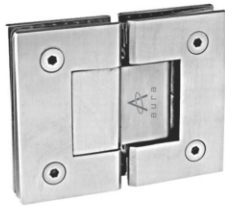

## Shower Hinges (SS 304 Grade)

**ASH-101 SSS/PSS**  
Wall to Glass 90° Hinges  
SSS ₹ 1600/-  
PSS ₹ 1840/-

**ASH-102 SSS/PSS**  
Glass to Glass 180° Hinges  
SSS ₹ 2400/-  
PSS ₹ 2720/-

**ASH-103 SSS/PSS**  
Glass to Glass 135° Hinges  
SSS ₹ 2800/-  
PSS ₹ 3200/-