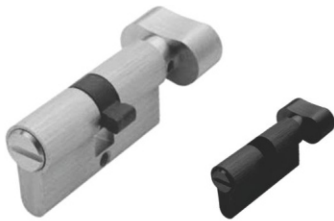

Coin Bathroom Cylinder (60mm/70mm)

ACY-5060 SS	60mm	SS	₹ 670/-
ACY-5070 SS	70mm	SS	₹ 740/-
ACY-5060 AB/CP	60mm	AB/CP	₹ 740/-
ACY-5070 AB/CP	70mm	AB/CP	₹ 810/-
ACY-5060 BK	60mm	BK	₹ 770/-
ACY-5070 BK	70mm	BK	₹ 840/-

ACY-6060 SS	40mm	SS	₹ 770/-