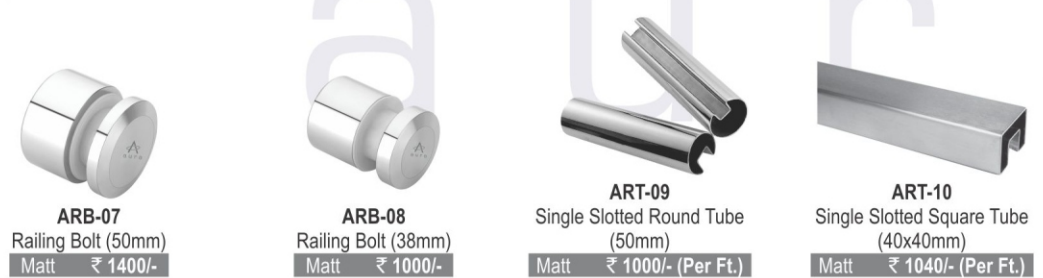

ARB-07
Railing Bolt (50mm)
Matt ₹ 1400/-

ARB-08
Railing Bolt (38mm)
Matt ₹ 1000/-

ART-09
Single Slotted Round Tube (50mm)
Matt ₹ 1000/- (Per Ft.)

ART-10
Single Slotted Square Tube (40x40mm)
Matt ₹ 1040/- (Per Ft.)