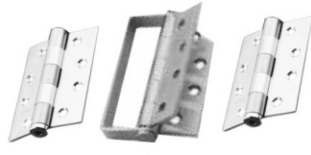

AWSF-202
Wooden Sliding Folding System
SS ₹ 6055/-