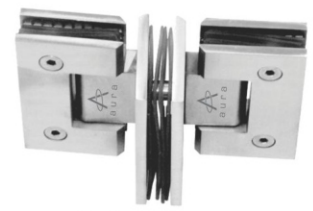

## Shower Hinges (SS 304 Grade)

**ASH-101 SSS/PSS**  
Wall to Glass 90° Hinges  
SSS ₹ 1600/-  
PSS ₹ 1840/-

**ASH-102 SSS/PSS**  
Glass to Glass 180° Hinges  
SSS ₹ 2400/-  
PSS ₹ 2720/-

**ASH-103 SSS/PSS**  
Glass to Glass 135° Hinges  
SSS ₹ 2800/-  
PSS ₹ 3200/-

**ASH-104 A SSS/PSS**  
Glass to Glass 90° Hinges  
SSS ₹ 2600/-  
PSS ₹ 3000/-

**ASH-105 SSS/PSS**  
Wall to Glass 90° One Side Hinges  
SSS ₹ 1600/-  
PSS ₹ 1850/-

**ASH-107 SSS/PSS**  
Fix Clip Hinges  
SSS ₹ 1520/-  
PSS ₹ 1600/-