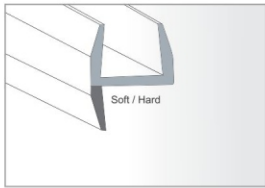

## Plastic Profile

**AGP-501-10-12**  
Glass to Glass Weather Seal 180°  
10mm, 12mm ₹ 160/- (2.2mtr.)

**AGP-510-10-12**  
Glass to Floor/ Wall Weather Seal  
10mm, 12mm ₹ 160/- (2.2mtr.)

**AGP-514-10-12**  
Glass to Glass Weather Seal 90°  
10mm, 12mm ₹ 160/- (2.2mtr.)