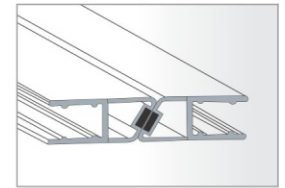

## Plastic Profile

**AGP-501-10-12**  
Glass to Glass Weather Seal 180°  
10mm, 12mm ₹ 160/- (2.2mtr.)

**AGP-510-10-12**  
Glass to Floor/ Wall Weather Seal  
10mm, 12mm ₹ 160/- (2.2mtr.)

**AGP-514-10-12**  
Glass to Glass Weather Seal 90°  
10mm, 12mm ₹ 160/- (2.2mtr.)

**AGP-507-10-12**  
Glass to Glass Magnetic Seal 90°  
10mm, 12mm ₹ 650/- (2.2mtr.)

**AGP-508-10-12**  
Glass to Glass Magnetic Seal 180°  
10mm, 12mm ₹ 650/- (2.2mtr.)